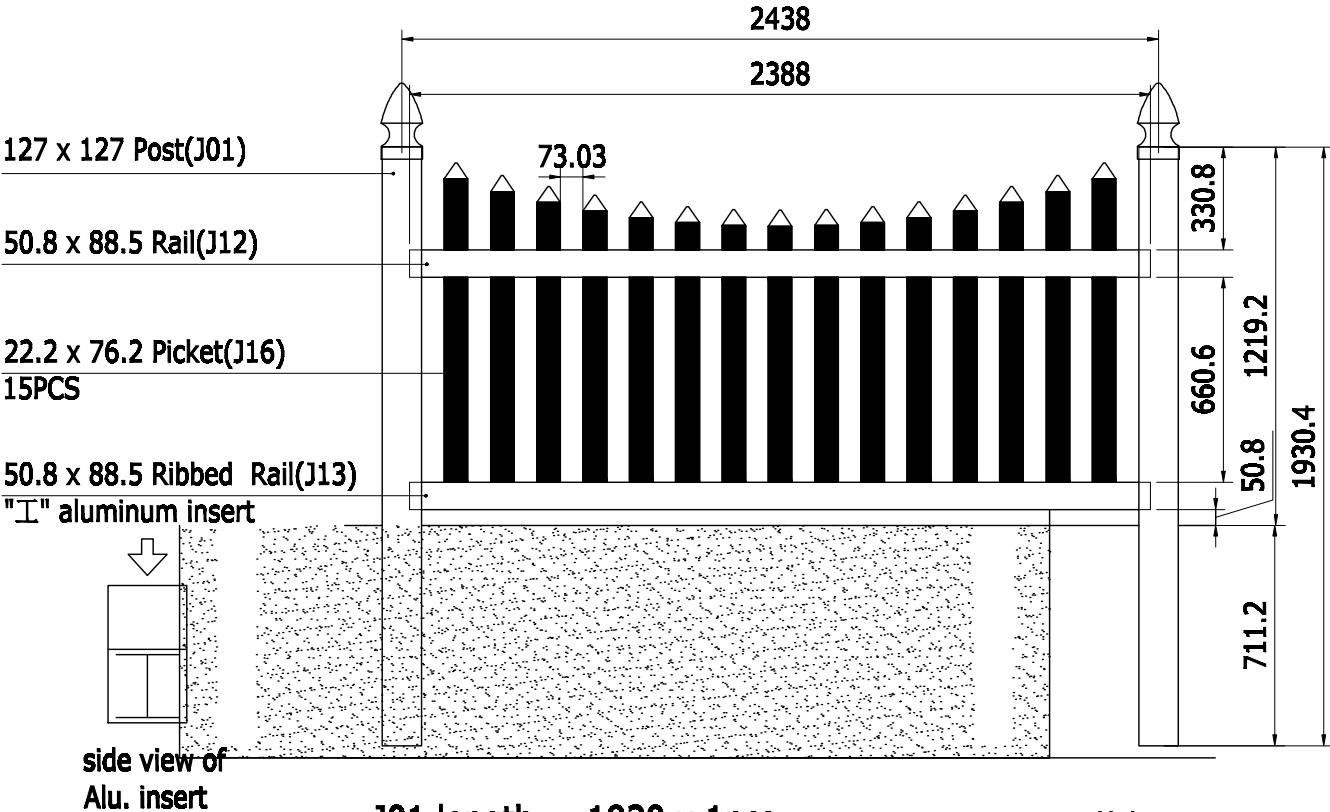

# JFB6 (1.22m H × 2.44m W)

- J01 length: 1930 x 1pcs
- J12 length: 2388 x 1pcs
- J13 length: 2388 x 1pcs
- J13 Alu. length: 2388 x 1pcs

Unit: mm

- J16length:
- 1020 x 2pcs, 980 x 2pcs, 945 x 2pcs, 915 x 2pcs
  - 895 x 2pcs, 880 x 2pcs, 870 x 2pcs, 867 x 1pcs