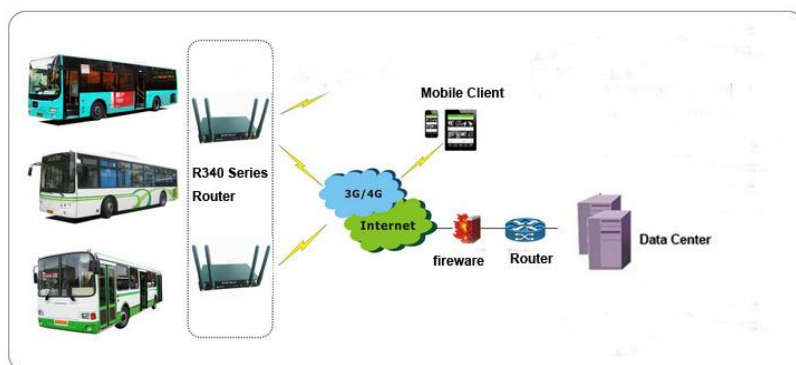

Dual Sim 3G 4G Router

Overview

The YIFAN R340 Dual Sim Cellular Router is a high-performance industrial grade cellular router supporting various networks and service types including UMTS/HSDPA/HSUPA/HSPA+/LTE and delivering high download speeds of up to 150Mbps. The rugged metal housing and temperature-hardened electronic components make it ideal for harsh environment applications.

YIFAN mobile Communication products have been widely used for many applications in more than 50 countries over the world, such as electric power, oil field, Intelligent transportation, weather forecast, and environment protection, hydrology, heating pipe line, gas pipe line, street lamp control, telecommunications, post, bank and many other fields.

Application

- Kiosk, Vending machine, ATM, POS
- Intelligent transportation, WIFI Bus
- CCTV video surveillance
- Water, gas and oil flow metering and schedule
- AMR (automatic meter reading)
- Telemetry, SCADA
- Power station monitoring and control
- Traffic signals monitor and control, Traffic info guidance
- Oil field, weather forecast, environmental protection
- Early Warning of Mountain Torrent
- Fleet management
- Power distribution network supervision
- Central heating system supervision
- Weather station data transmission
- Vehicle logistics and diagnostics controlling